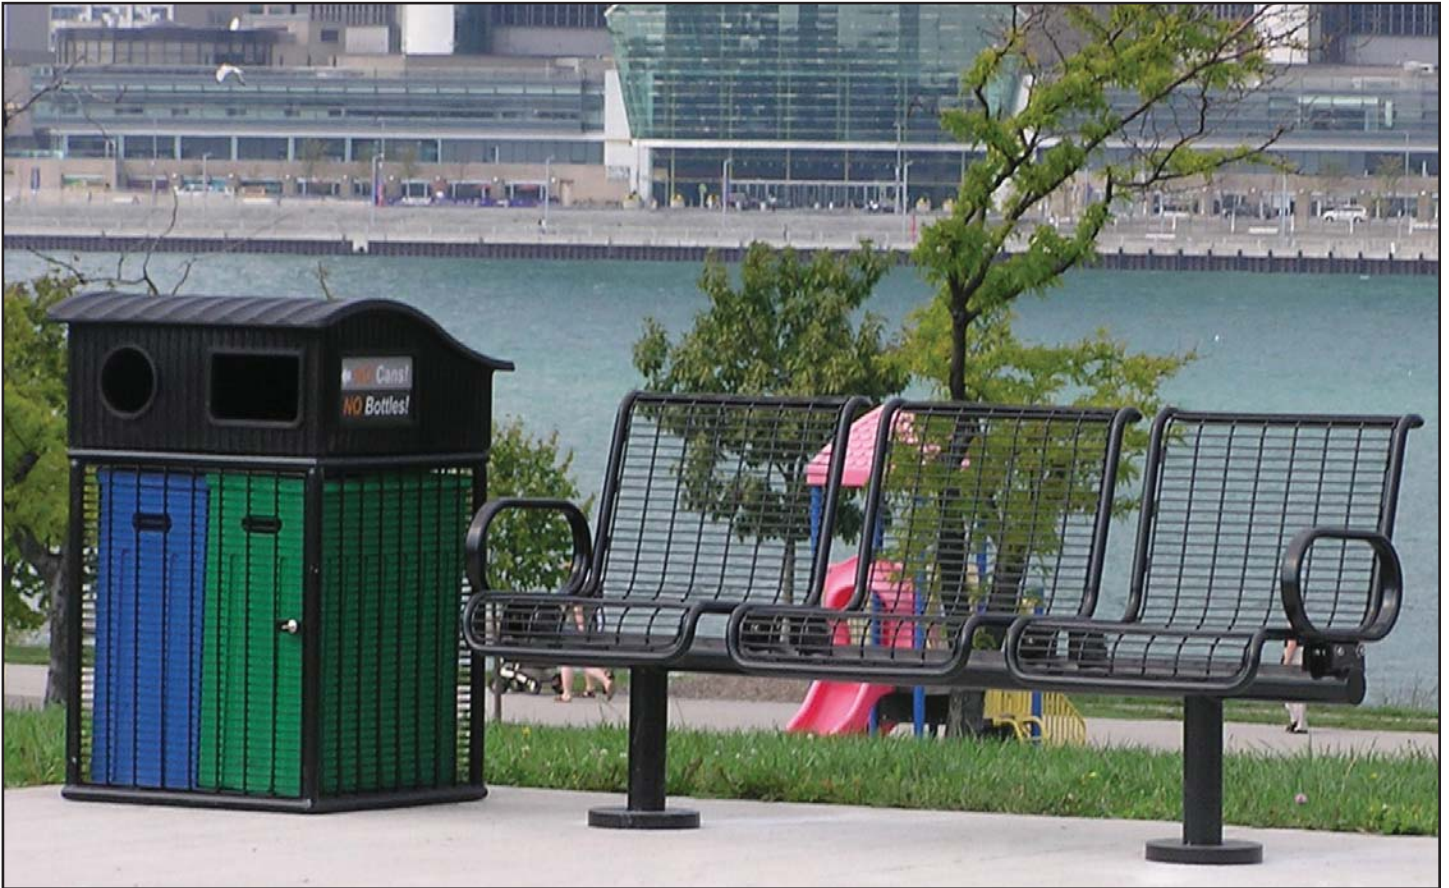

RTS
COMPANIES INC.
An ISO Registered Company

RTS Site Furnishings

Mesh Waste Receptacle
5027-000100-xx-xx

Mesh Single Bench
5027-000101-00-00

Mesh Triple Bench
5027-000102-00-00